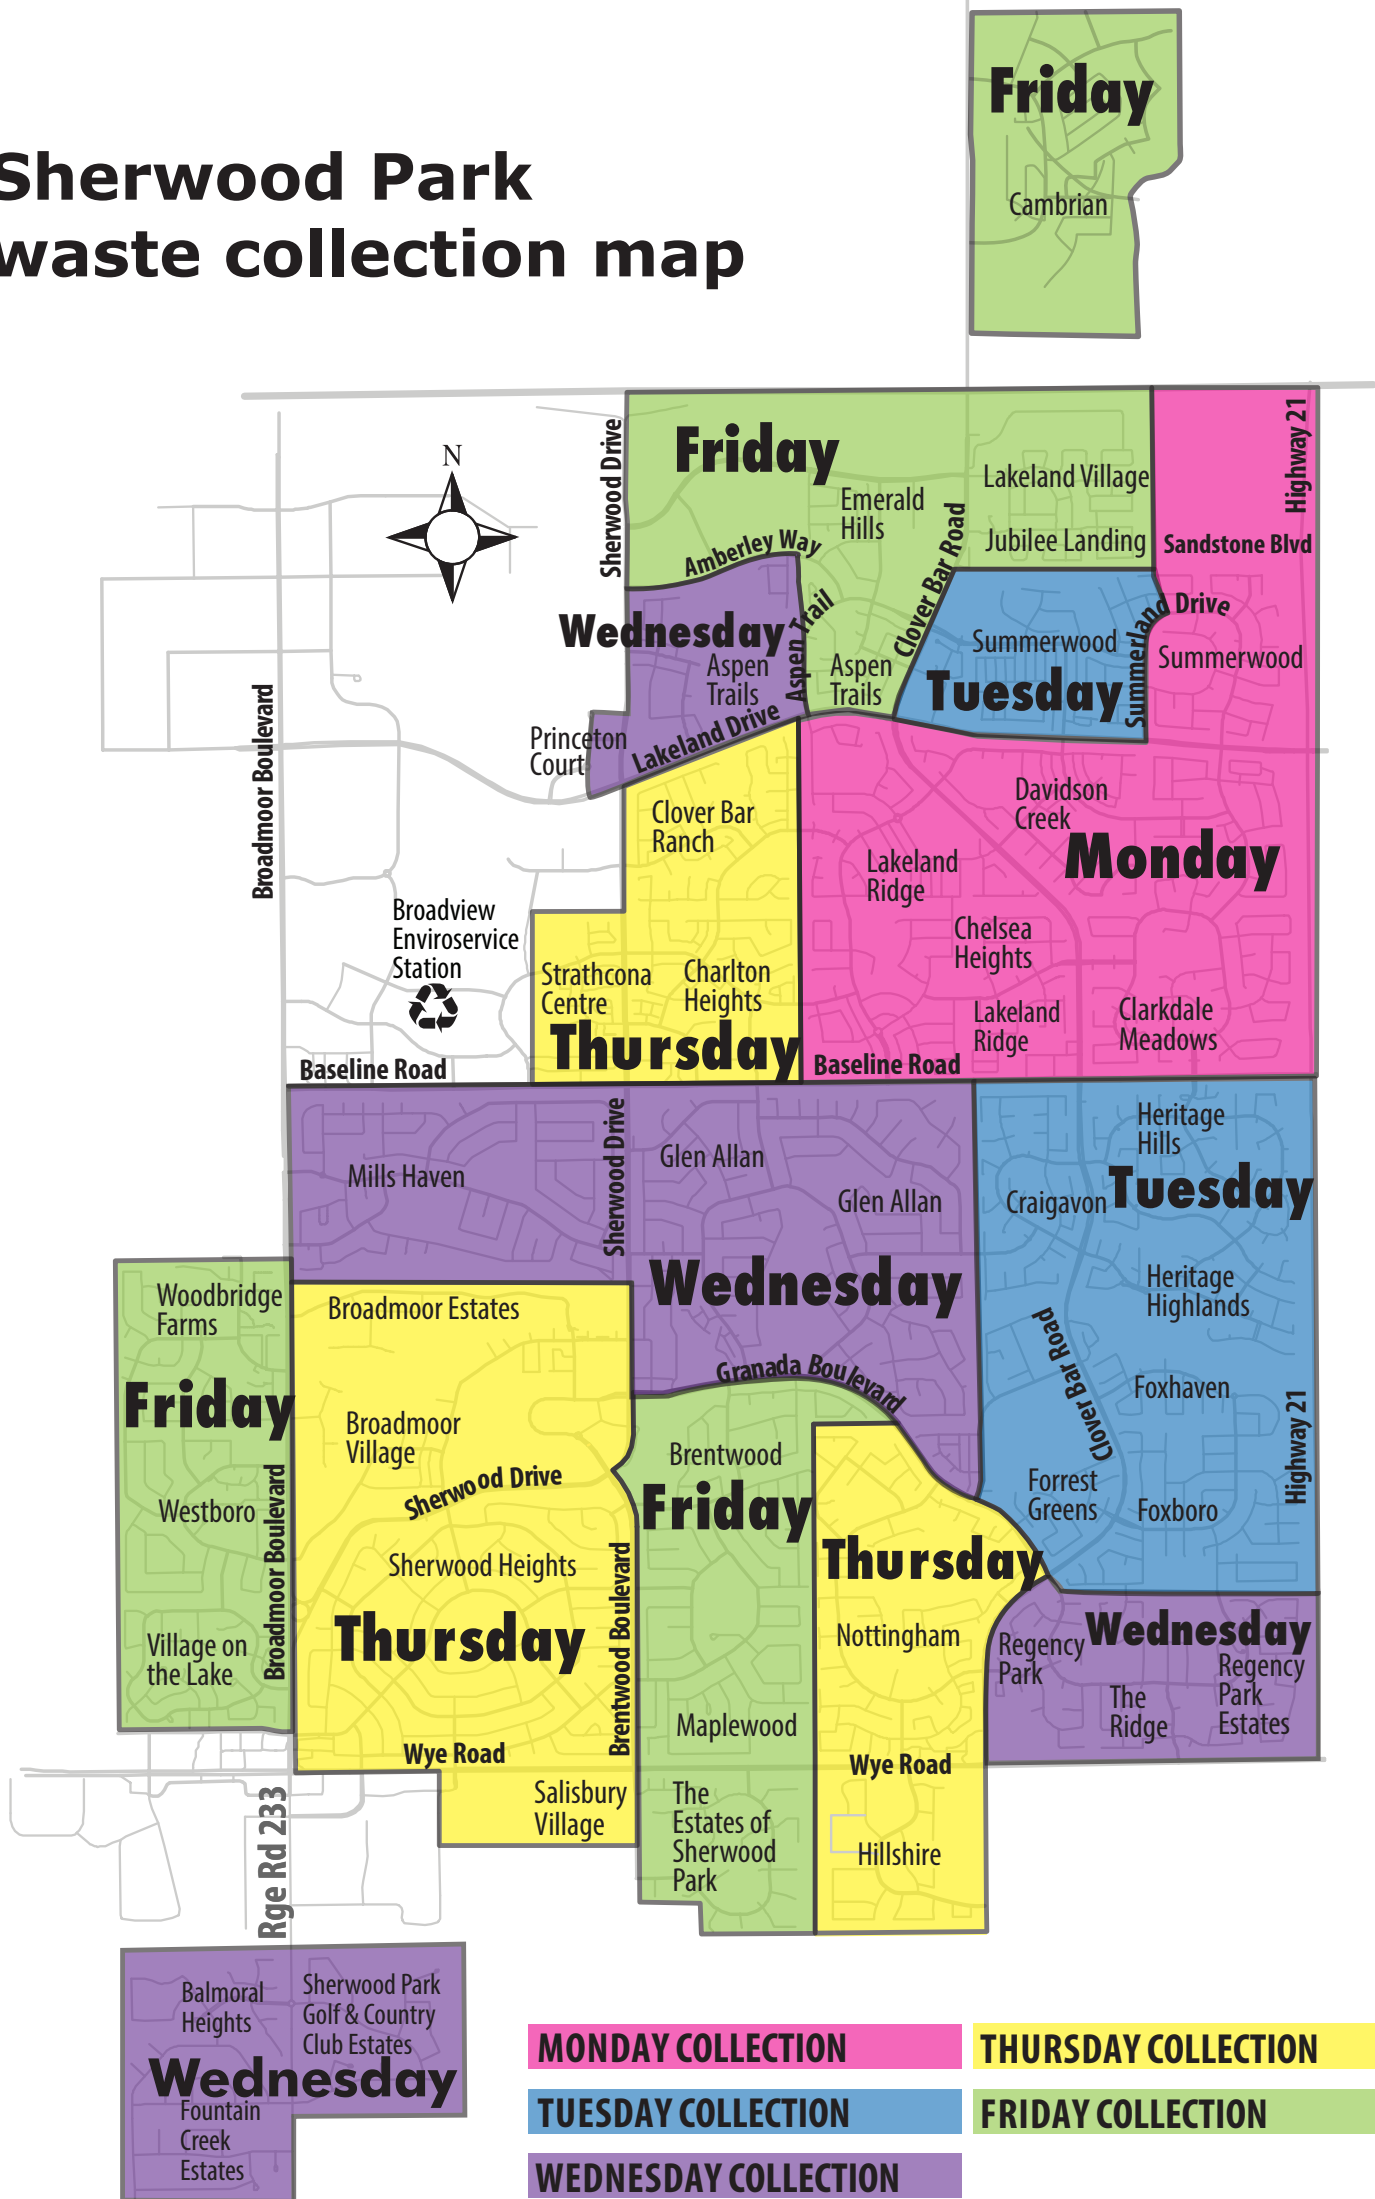

Sherwood Park waste collection map

- MONDAY COLLECTION**
- THURSDAY COLLECTION**
- TUESDAY COLLECTION**
- FRIDAY COLLECTION**
- WEDNESDAY COLLECTION**