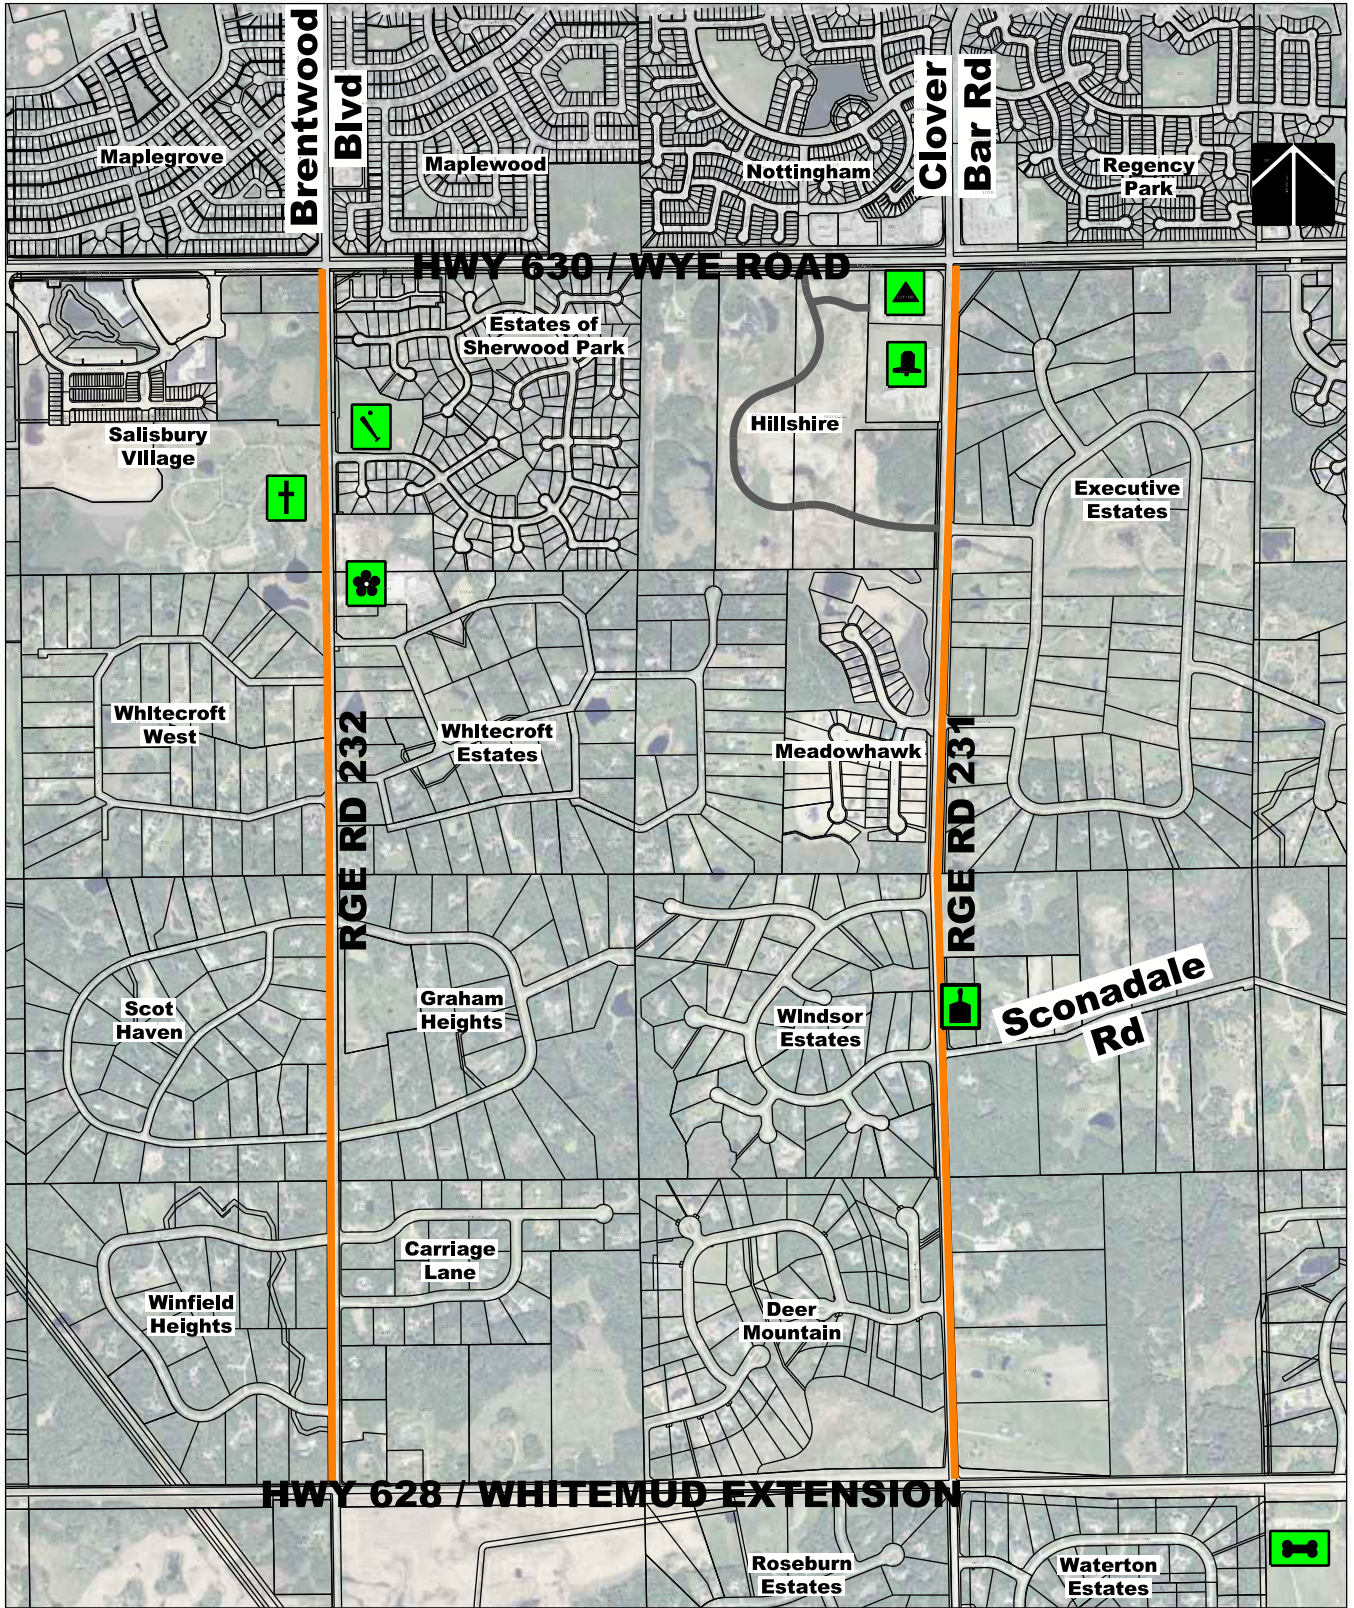

STUDY AREA MAP

LEGEND

STUDY AREA

GLENWOOD MEMORIAL GARDENS

SALISBURY GREENHOUSE

VICTORY BAPTIST CHURCH

ELK ISLAND SCHOOL BOARD OFFICE

DEERMOUND OFF-LEASH PARK

CHRISTIAN ACADEMY ELEMENTARY

SPORTS FIELD