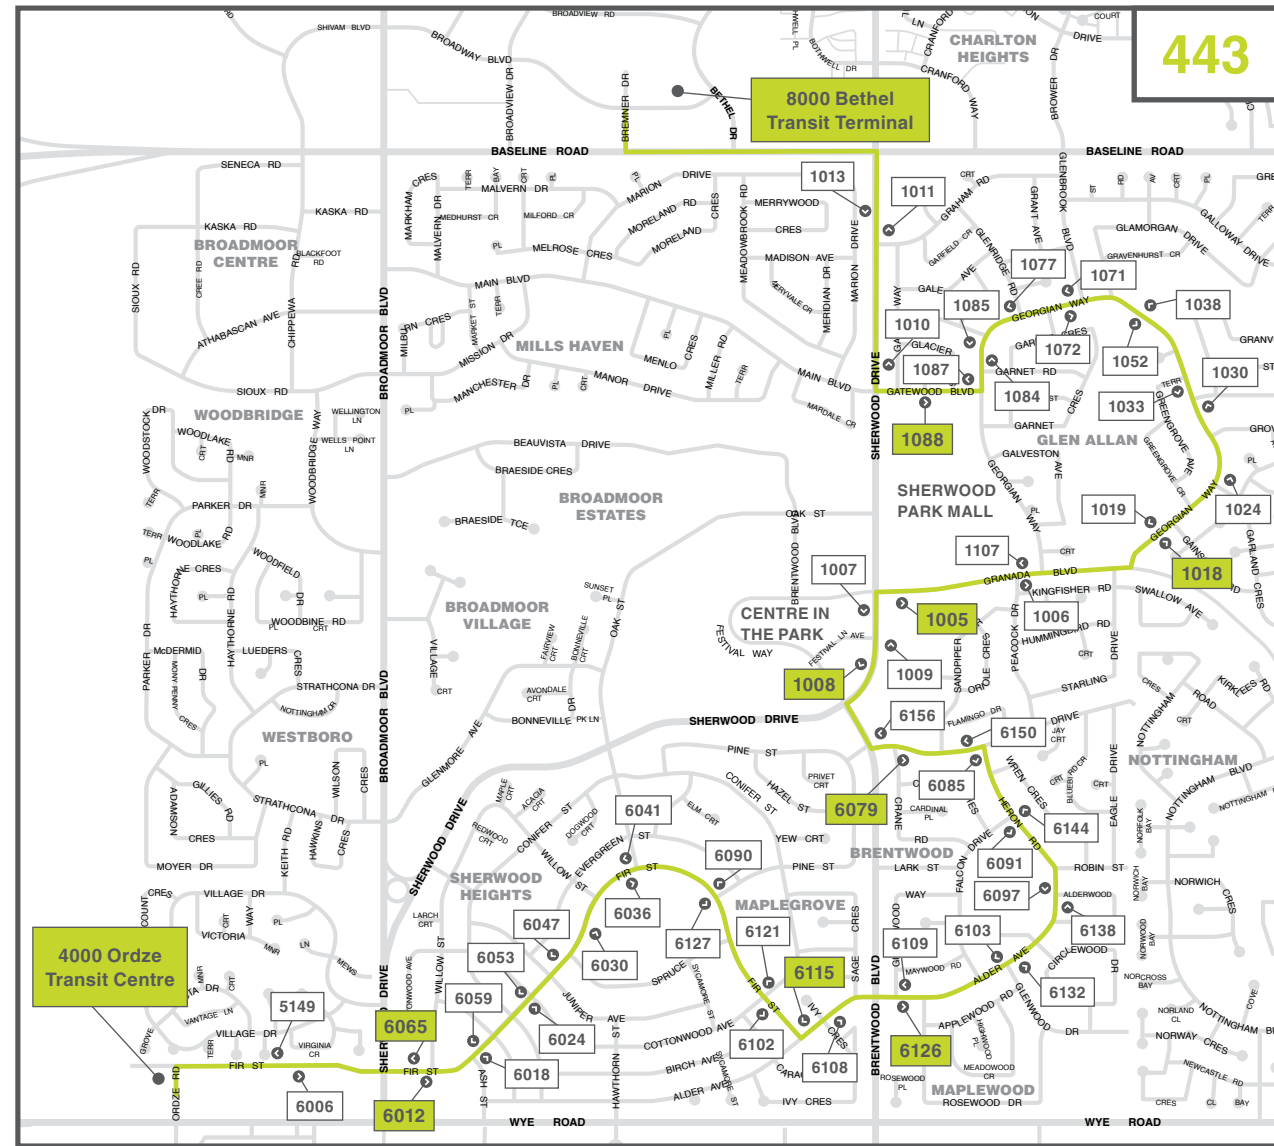

Bethel Transit Terminal | Glen Allan | Centre in the Park | Brentwood | Maplewood | Maplegrove | Sherwood Heights | Ordze Transit Centre

Please see next page for schedule times.

Bethel Transit Terminal | Glen Allan | Centre in the Park | Brentwood | Maplewood | Maplegrove | Sherwood Heights | Ordze Transit Centre