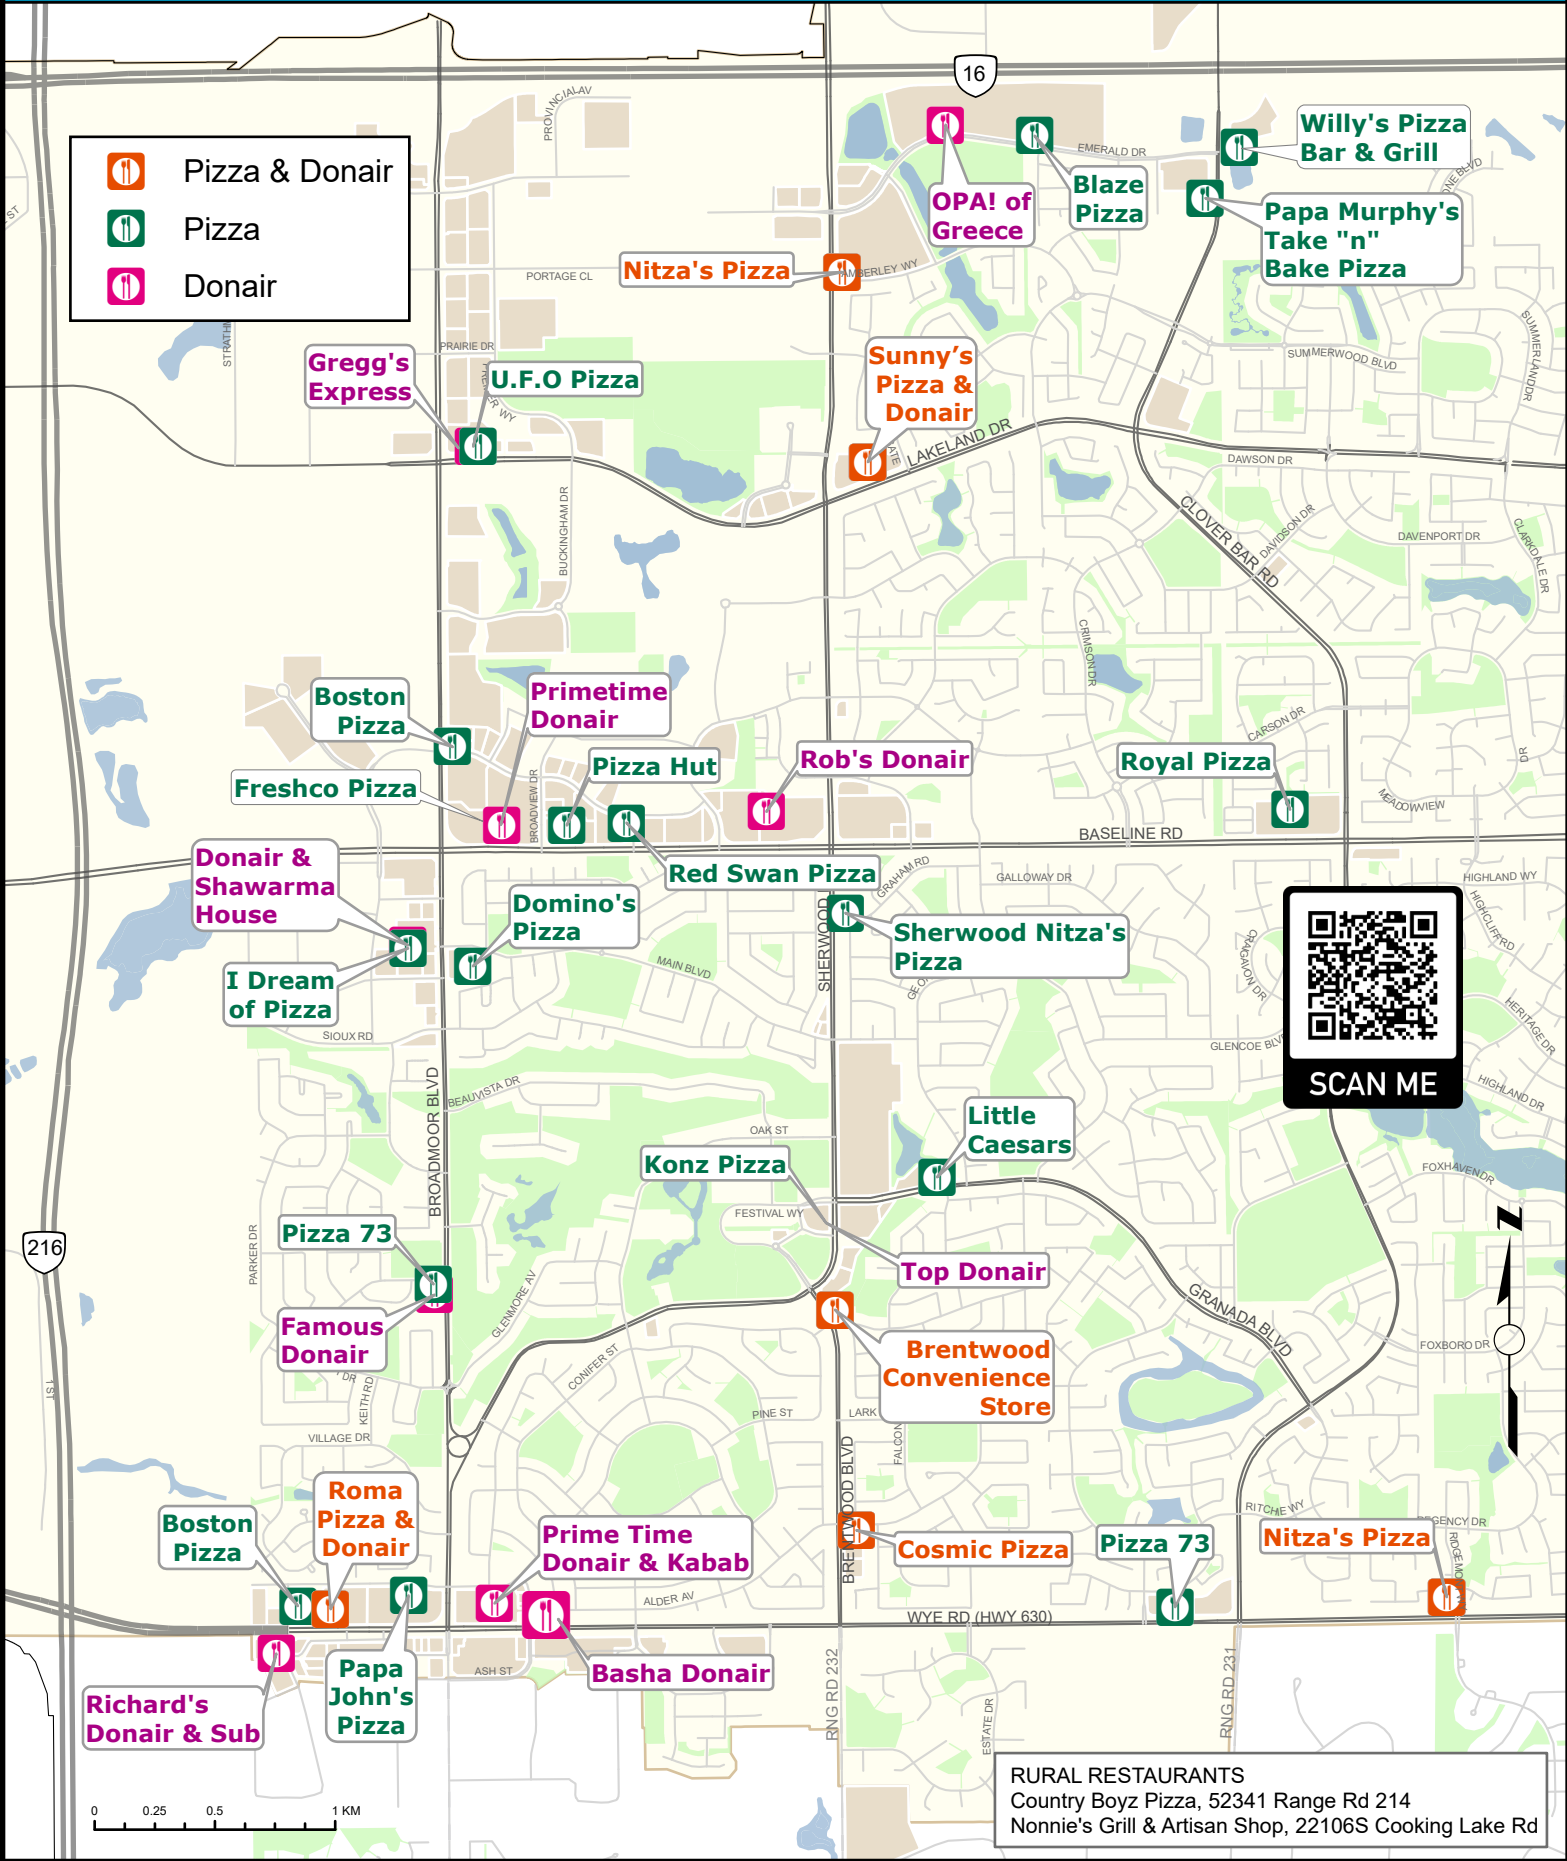

SHERWOOD PARK PIZZA & DONAIR

- Pizza & Donair
- Pizza
- Donair

RURAL RESTAURANTS
Country Boyz Pizza, 52341 Range Rd 214
Nonnie's Grill & Artisan Shop, 22106S Cooking Lake Rd

( ) indicates "coming soon"