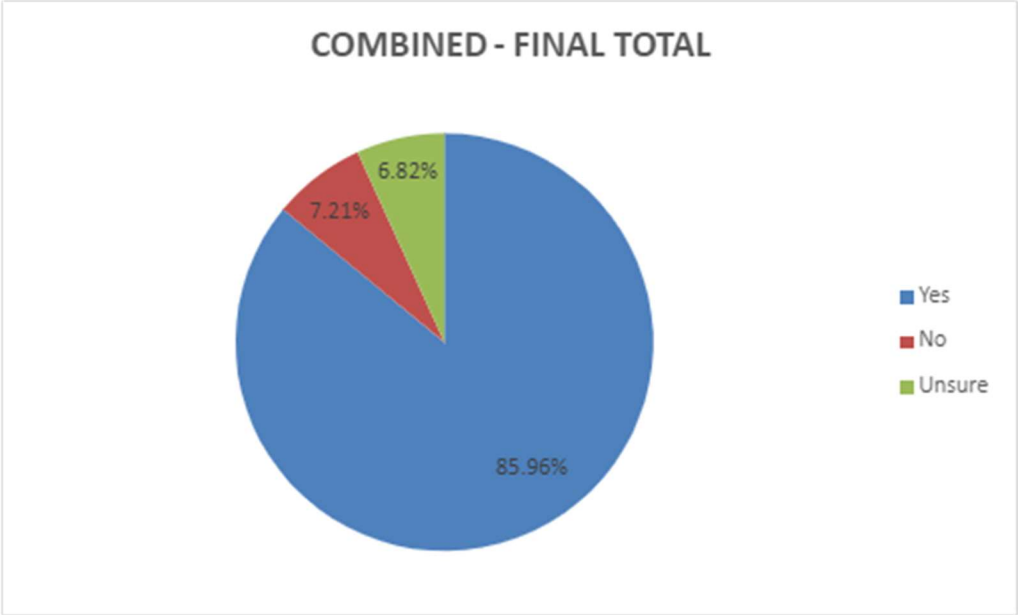

Continuous membership options poll results

FEBRUARY 2022

Recreation, Parks and Culture conducted two polls in December 2022 regarding continuous membership options at County recreation facilities.

Engagement / Survey Results

Polls were posted on the Millennium Card webpage and on SCOOP (Strathcona County Online Opinion Panel). We received over 500 poll responses.

Poll results

Question 1: Would you value the option to sign up online for an individual membership?