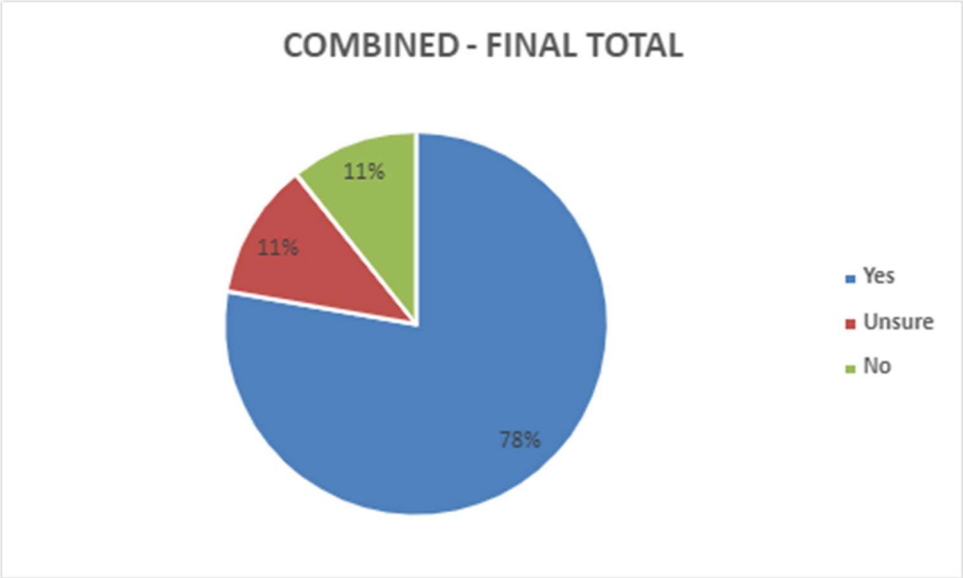

Question 2: Would you value the option for your fees to be charged to a credit card?

What's Next?

The poll responses will be used to assess membership options for future years.

More Information
rpc.engagement@strathcona.ca