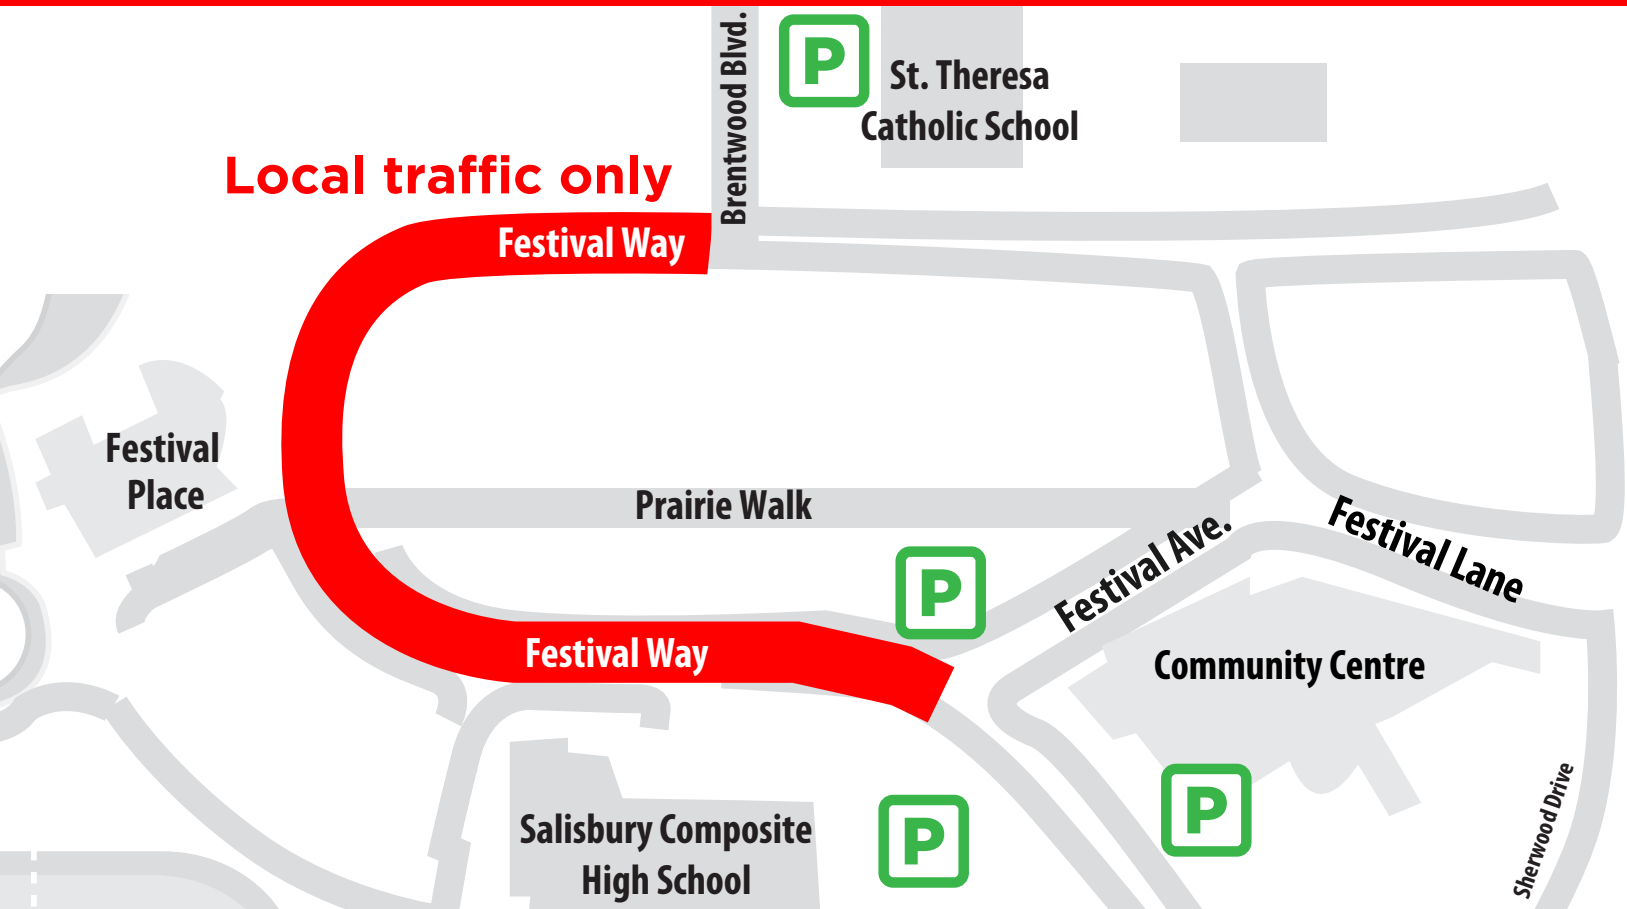

New Year's FESTIVAL

In Broadmoor Lake Park

ROAD CLOSURE, DECEMBER 31
FESTIVAL WAY CLOSED 3:30 p.m. to 8:30 p.m.

Please note the following traffic impacts:

- Closure of Festival Way (3:30 to 8:30 p.m.) LOCAL TRAFFIC ONLY
- Residential parking only on Oak Street, Sunset Place and Park Lane (3:30 to 8:30 p.m.)

strathcona.ca/nye

STRATHCONA
COUNTY