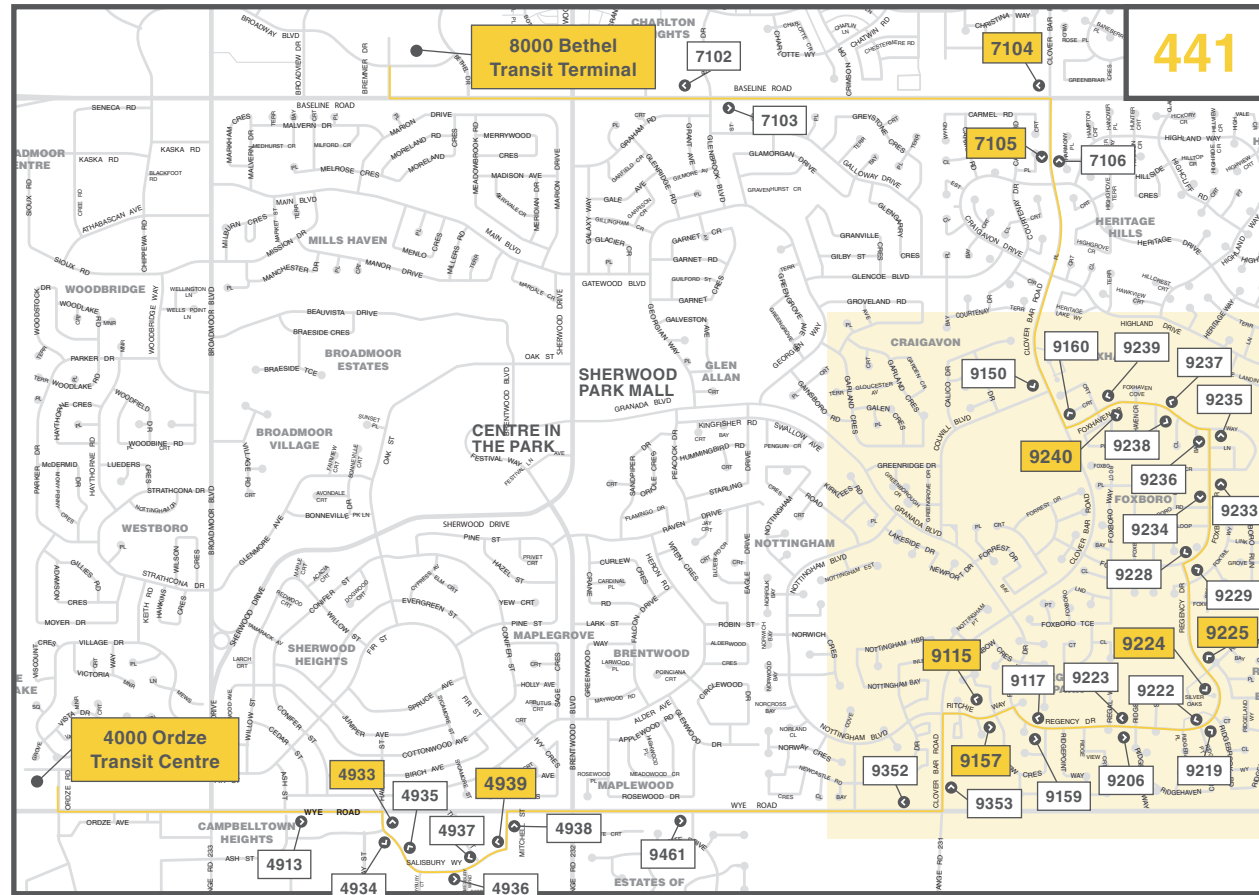

Bethel Transit Terminal | Foxboro | Foxhaven | Regency Park | Salisbury | Ordze Transit Centre

Please see next page for schedule times.

Bethel Transit Terminal | Foxboro | Foxhaven | Regency Park | Salisbury | Ordze Transit Centre