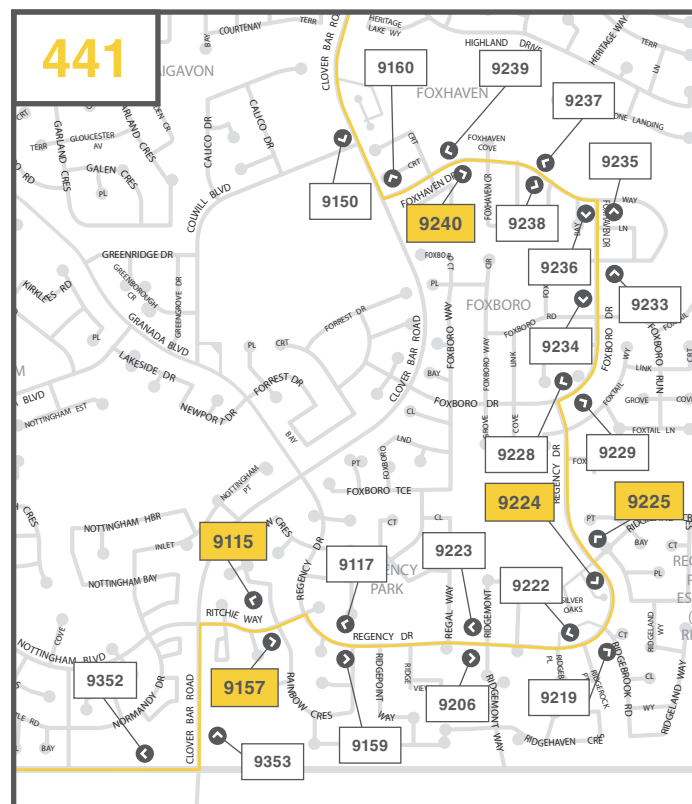

Bethel Transit Terminal | Foxboro | Foxhaven | Regency Park | Salisbury | Ordze Transit Centre

Please see next page for schedule times.

Bethel Transit Terminal | Foxboro | Foxhaven | Regency Park | Salisbury | Ordze Transit Centre