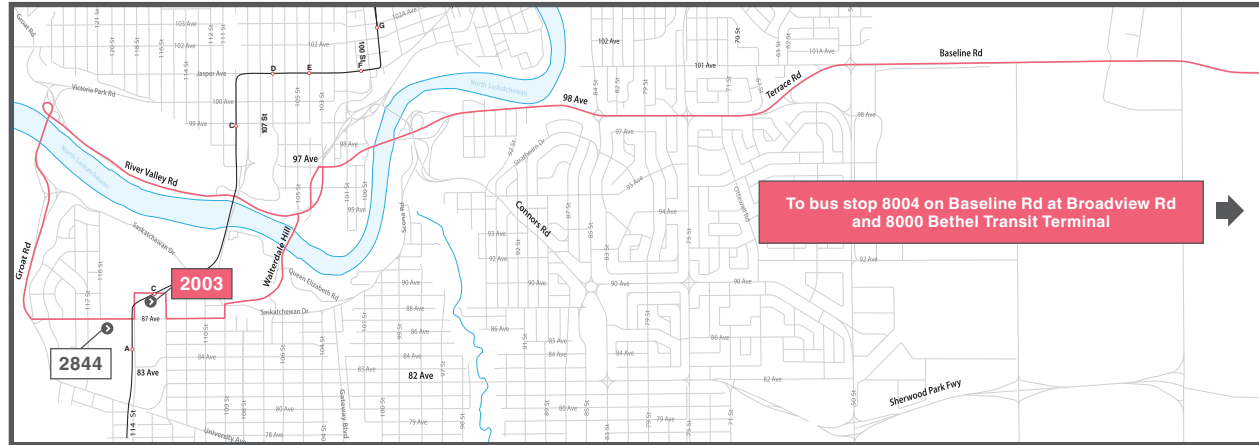

Bethel Transit Terminal | University of Alberta

414

For weekend service, please take the 411.
See pages 8 and 9.

Bethel Transit Terminal | University of Alberta

	Bethel Transit Terminal	University Transit Centre (Arrive)	University Transit Centre (Depart)	Bethel Transit Terminal
	8000	2003	2003	8000
a.m.	6:15	6:50	7:05	7:40
	6:45	7:20	7:35	8:10
	7:15	7:50	8:05	8:40
	7:45	8:20	8:40	9:10
	8:15	8:50	9:10	9:40
	8:45	9:20	---	---
	9:15	9:45	10:10	10:40
	10:15	10:45	11:10	11:40
	11:15	11:45	12:10	12:40
	p.m.	12:15	12:45	1:10
1:15		1:45	2:10	2:40
---		---	2:40	3:10
2:15		2:45	3:07	3:40
2:45		3:15	3:35	4:10
3:15		3:50	4:05	4:40
3:45		4:20	4:35	5:10
4:15		4:50	5:05	5:40
4:45		5:20	5:40	6:10
5:15		5:50	6:10	6:40
5:45	6:20	---	---	
6:15	6:45	6:45	7:10	