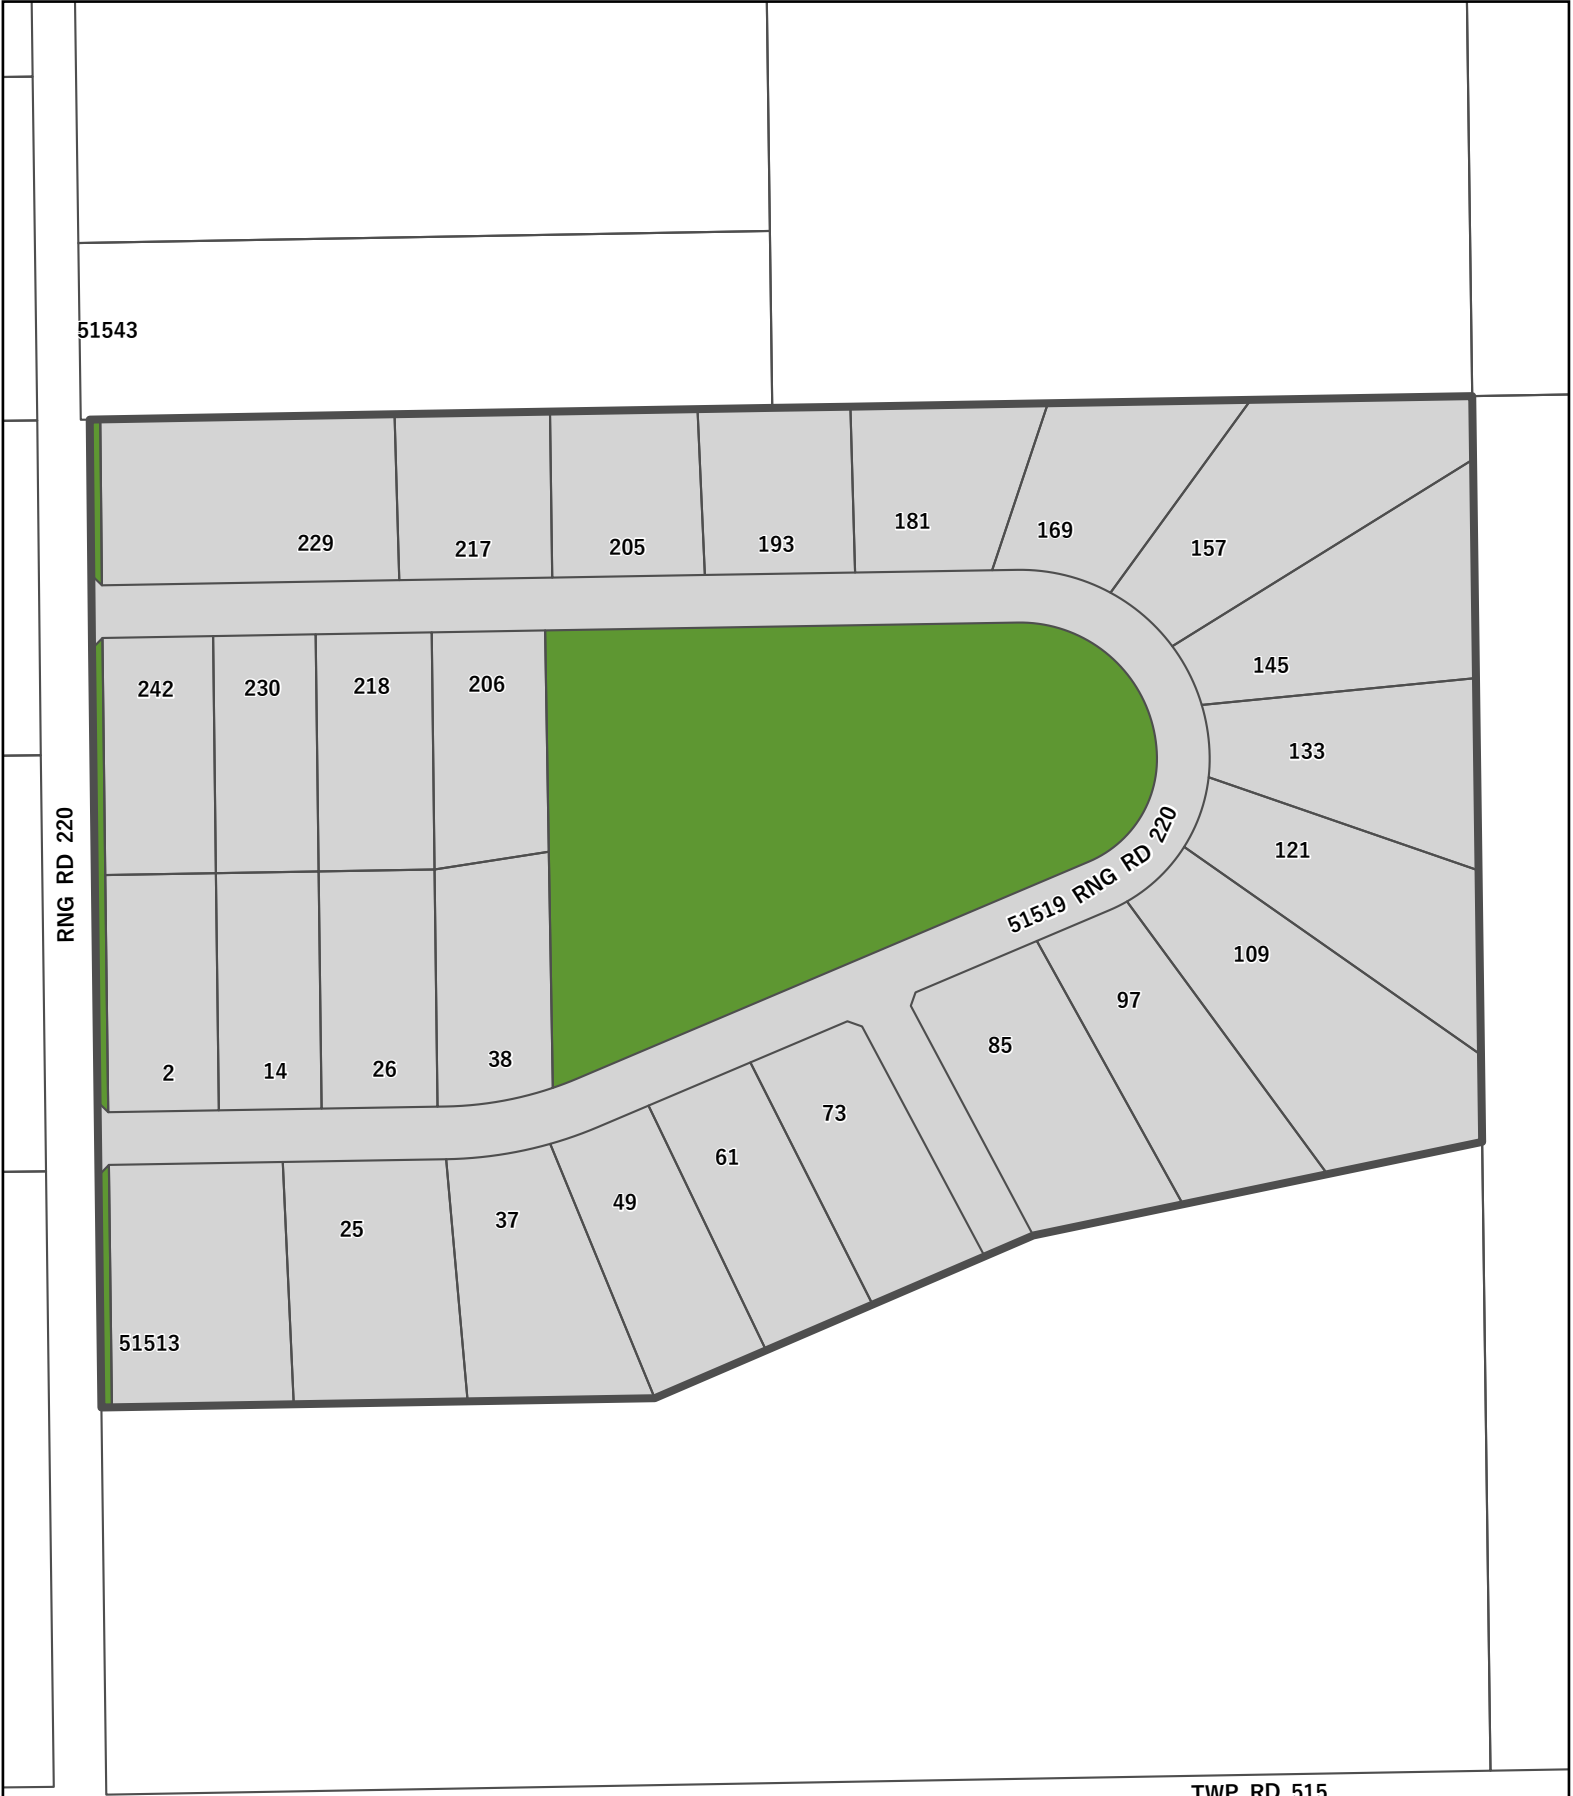

BECK ESTATES

51519 Range Road 220

- 27 House Number
- Privately Owned
- Rural Subdivision Boundary
- Municipal, Provincial or Federal Government Owned

TWP RD 515

BECK ESTATES
51519 Range Road 220

- 27 House Number
- Rural Subdivision Boundary
- Privately Owned
- Municipal, Provincial or Federal Government Owned