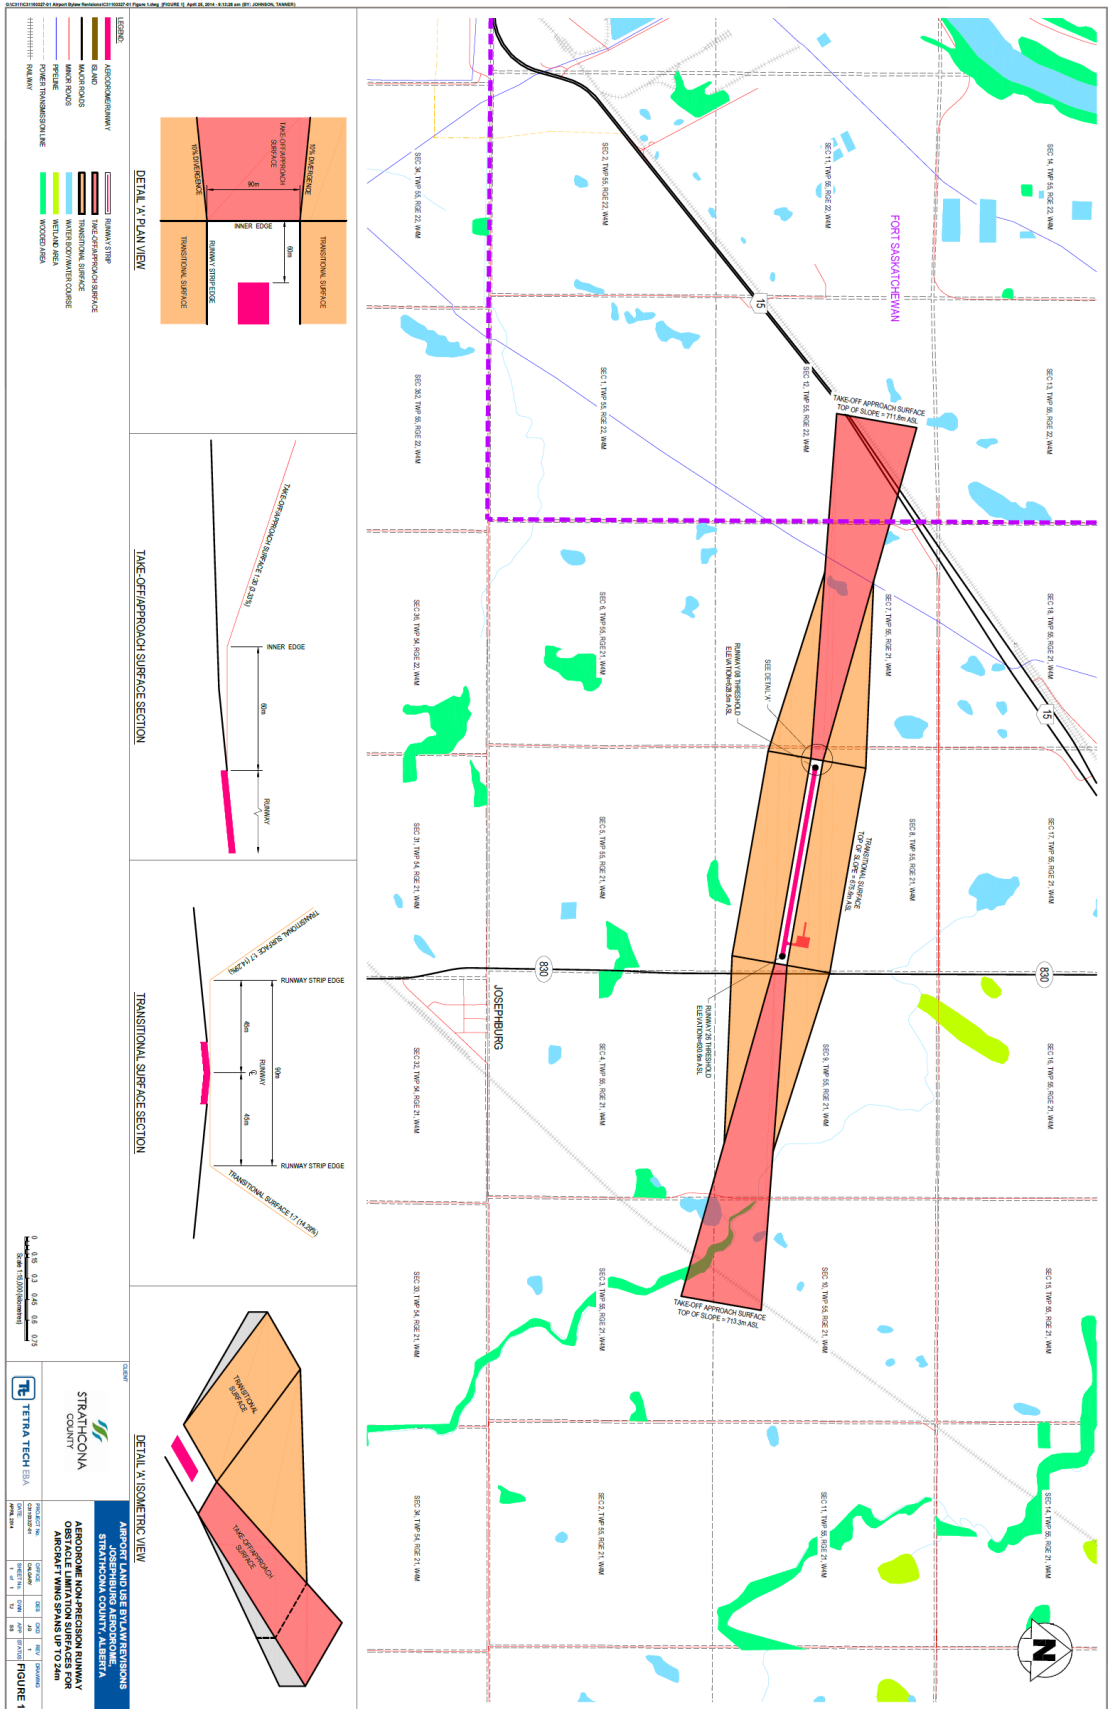

Schedule C: Airport Vicinity Protection Overlays

STRATHCONA COUNTY
 AIRPORT LAND USE BYLAW REGULATIONS
 JOSEPHBURG AERODROME
 STRATHCONA COUNTY, ALBERTA
 AERODROME NON-PRECISION RUNWAY
 OBSTACLE LIMITATION SURFACES FOR
 AIRCRAFT WING SPANS UP TO 20m
 TETRA TECH CSA
 0 25 50 75 100 125
 METERS
 0 10 20 30 40 50 60 70 80 90 100 110 120
 FEET
 FIGURE 1