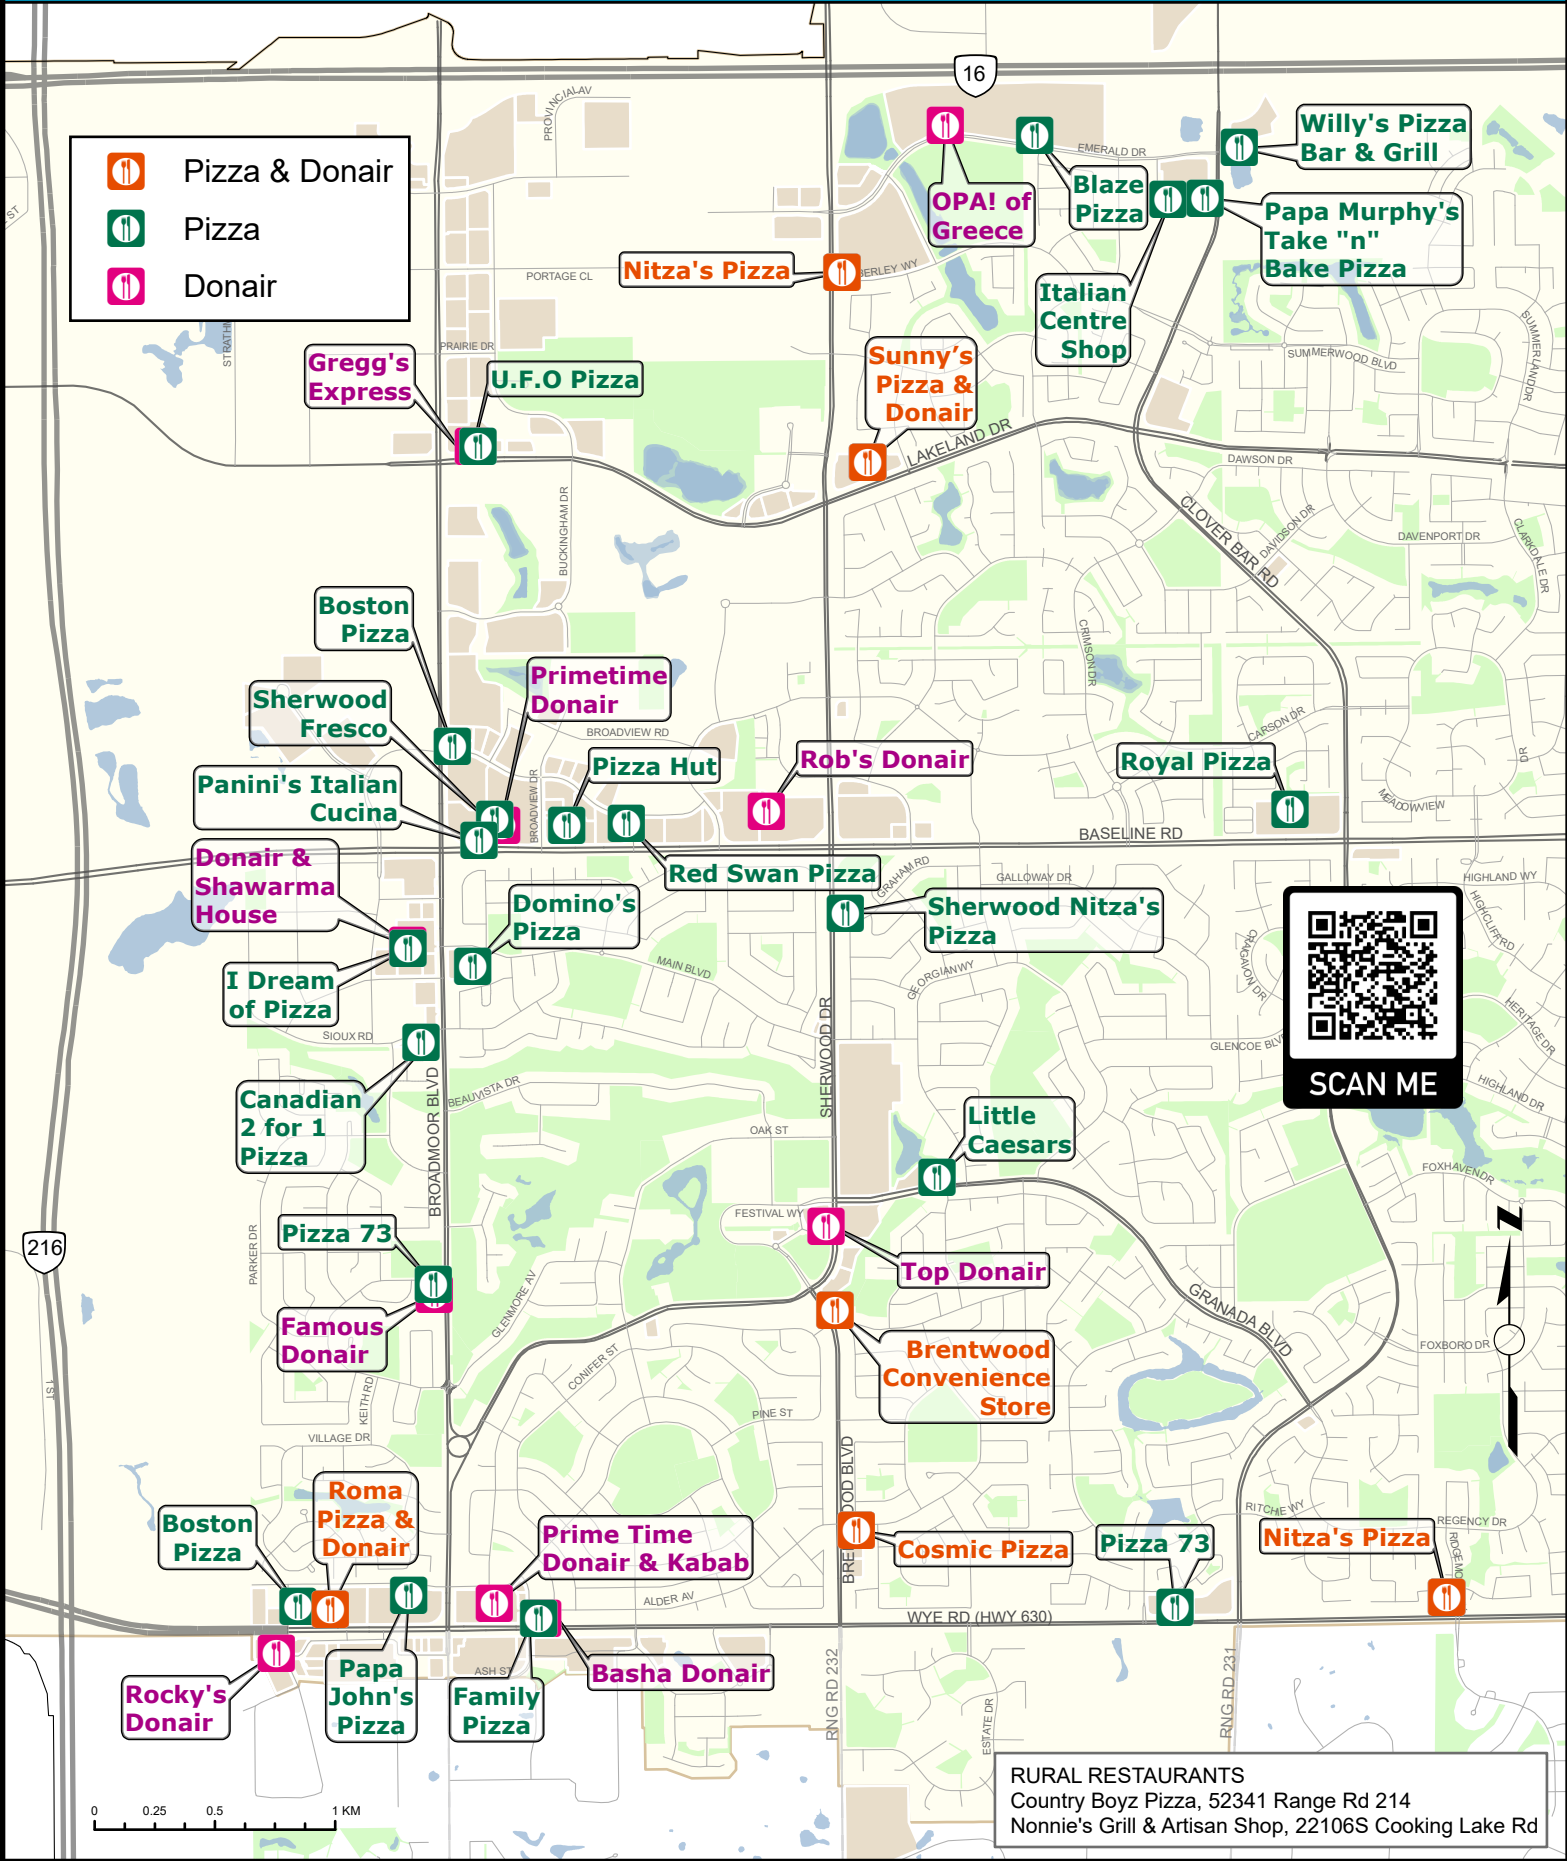

SHERWOOD PARK PIZZA & DONAIR

- Pizza & Donair
- Pizza
- Donair

RURAL RESTAURANTS
Country Boyz Pizza, 52341 Range Rd 214
Nonnie's Grill & Artisan Shop, 22106S Cooking Lake Rd